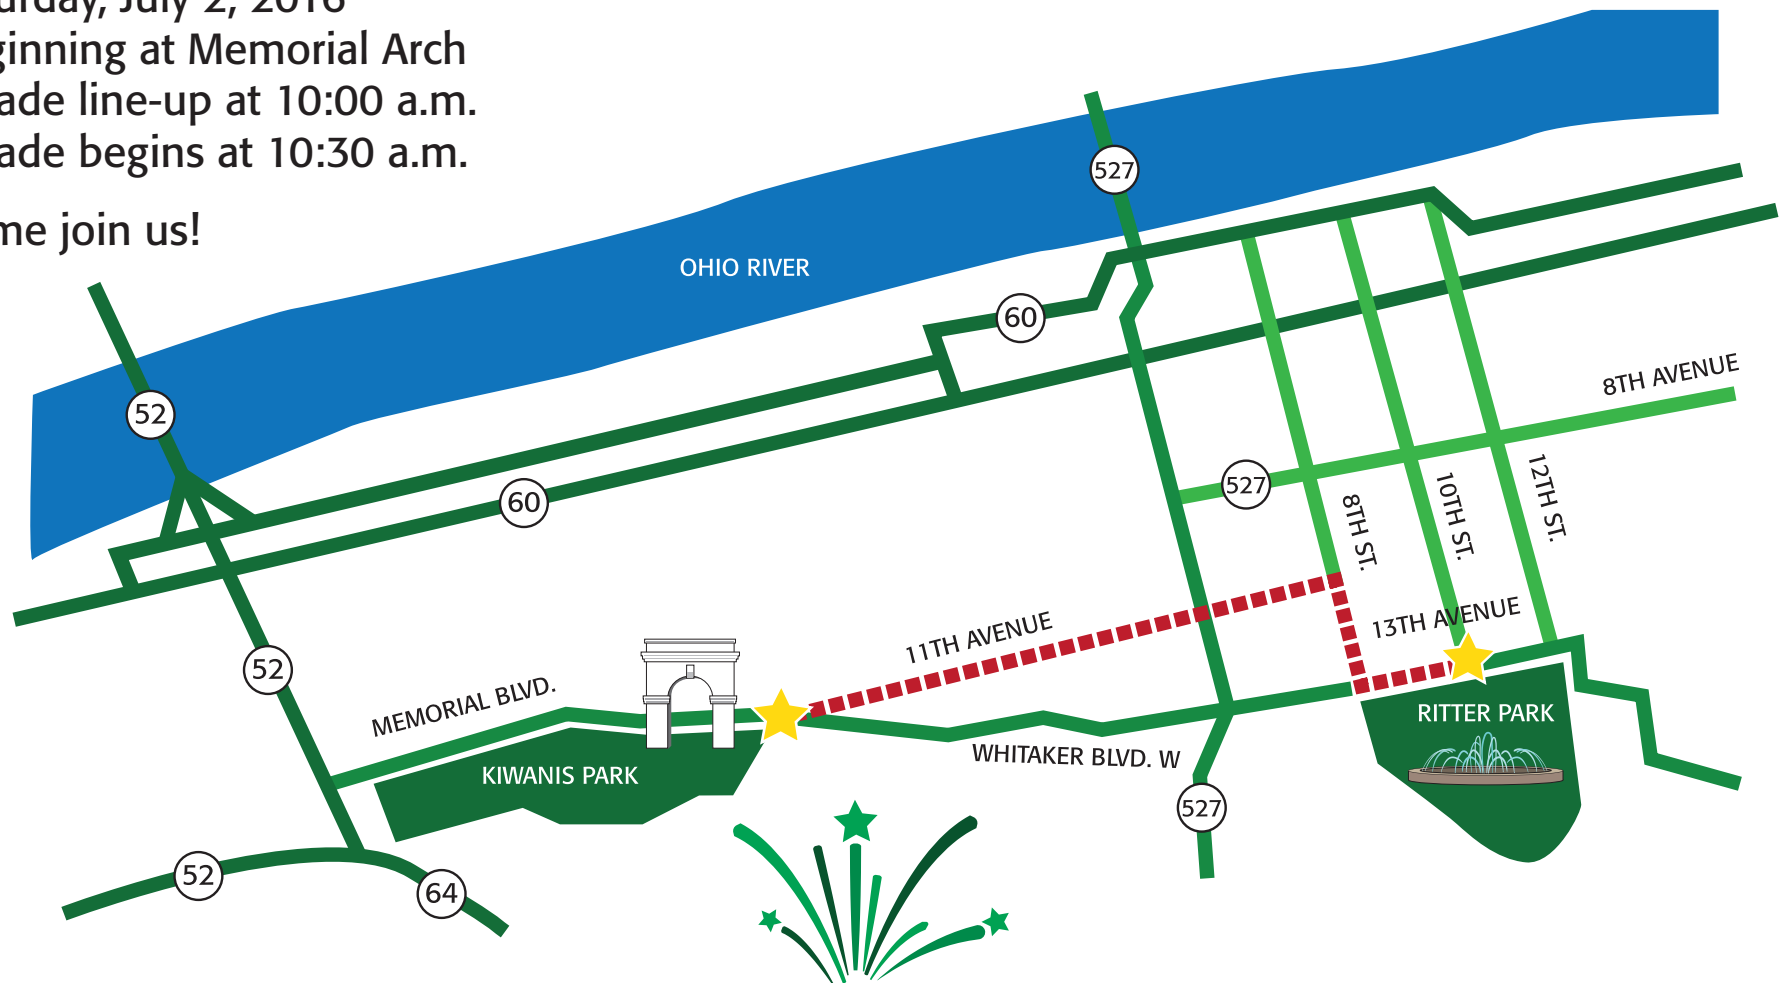

Parade

Saturday, July 2, 2016

Beginning at Memorial Arch

Parade line-up at 10:00 a.m.

Parade begins at 10:30 a.m.

Come join us!

Independence Celebration

Centers for
Independent Living